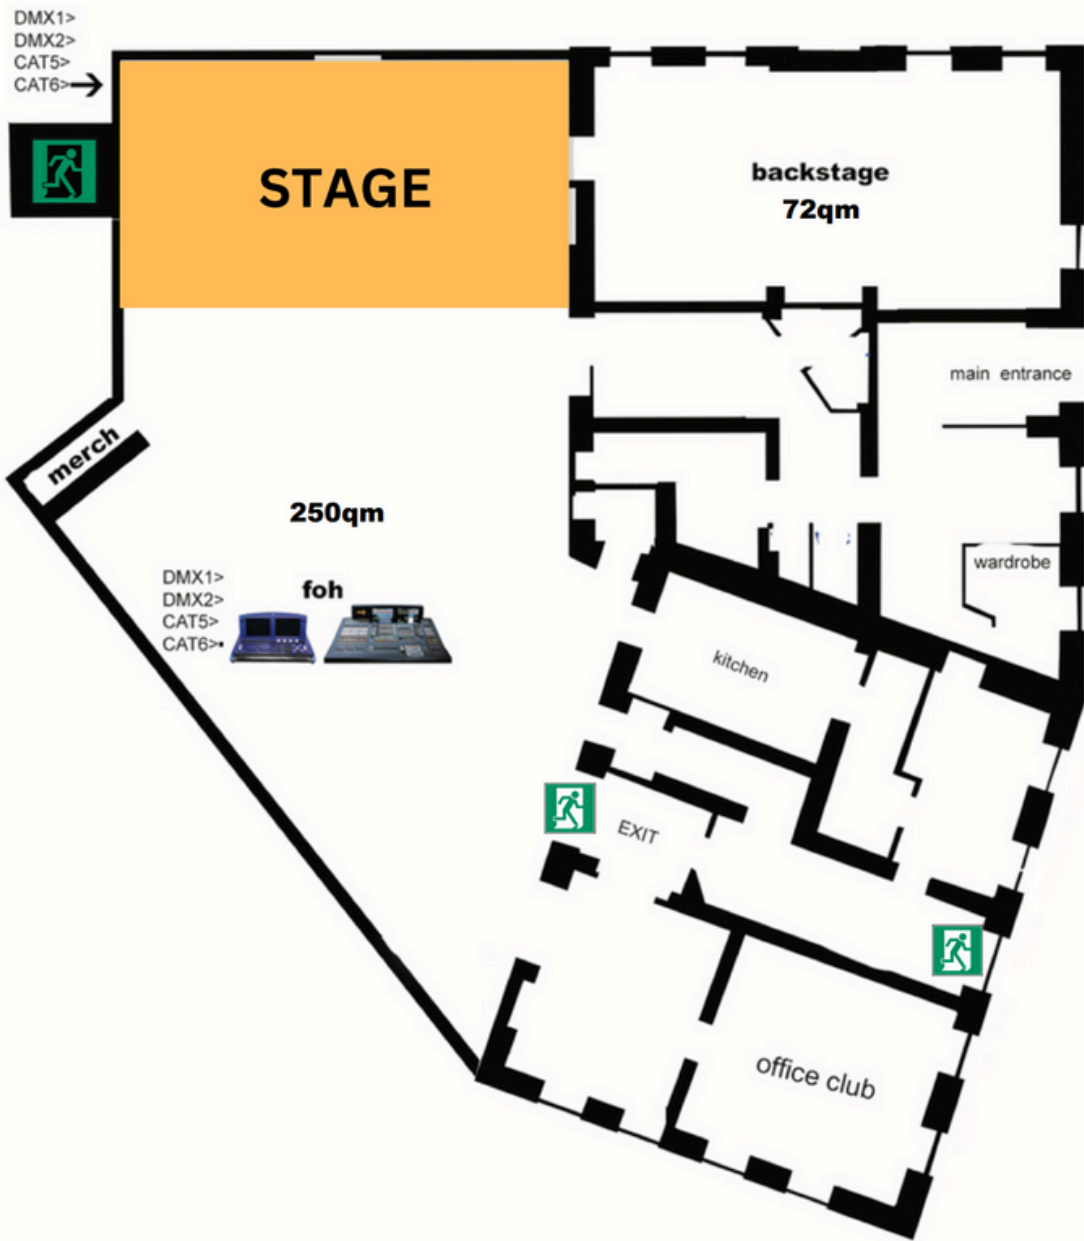

Updated: 10.11.2024